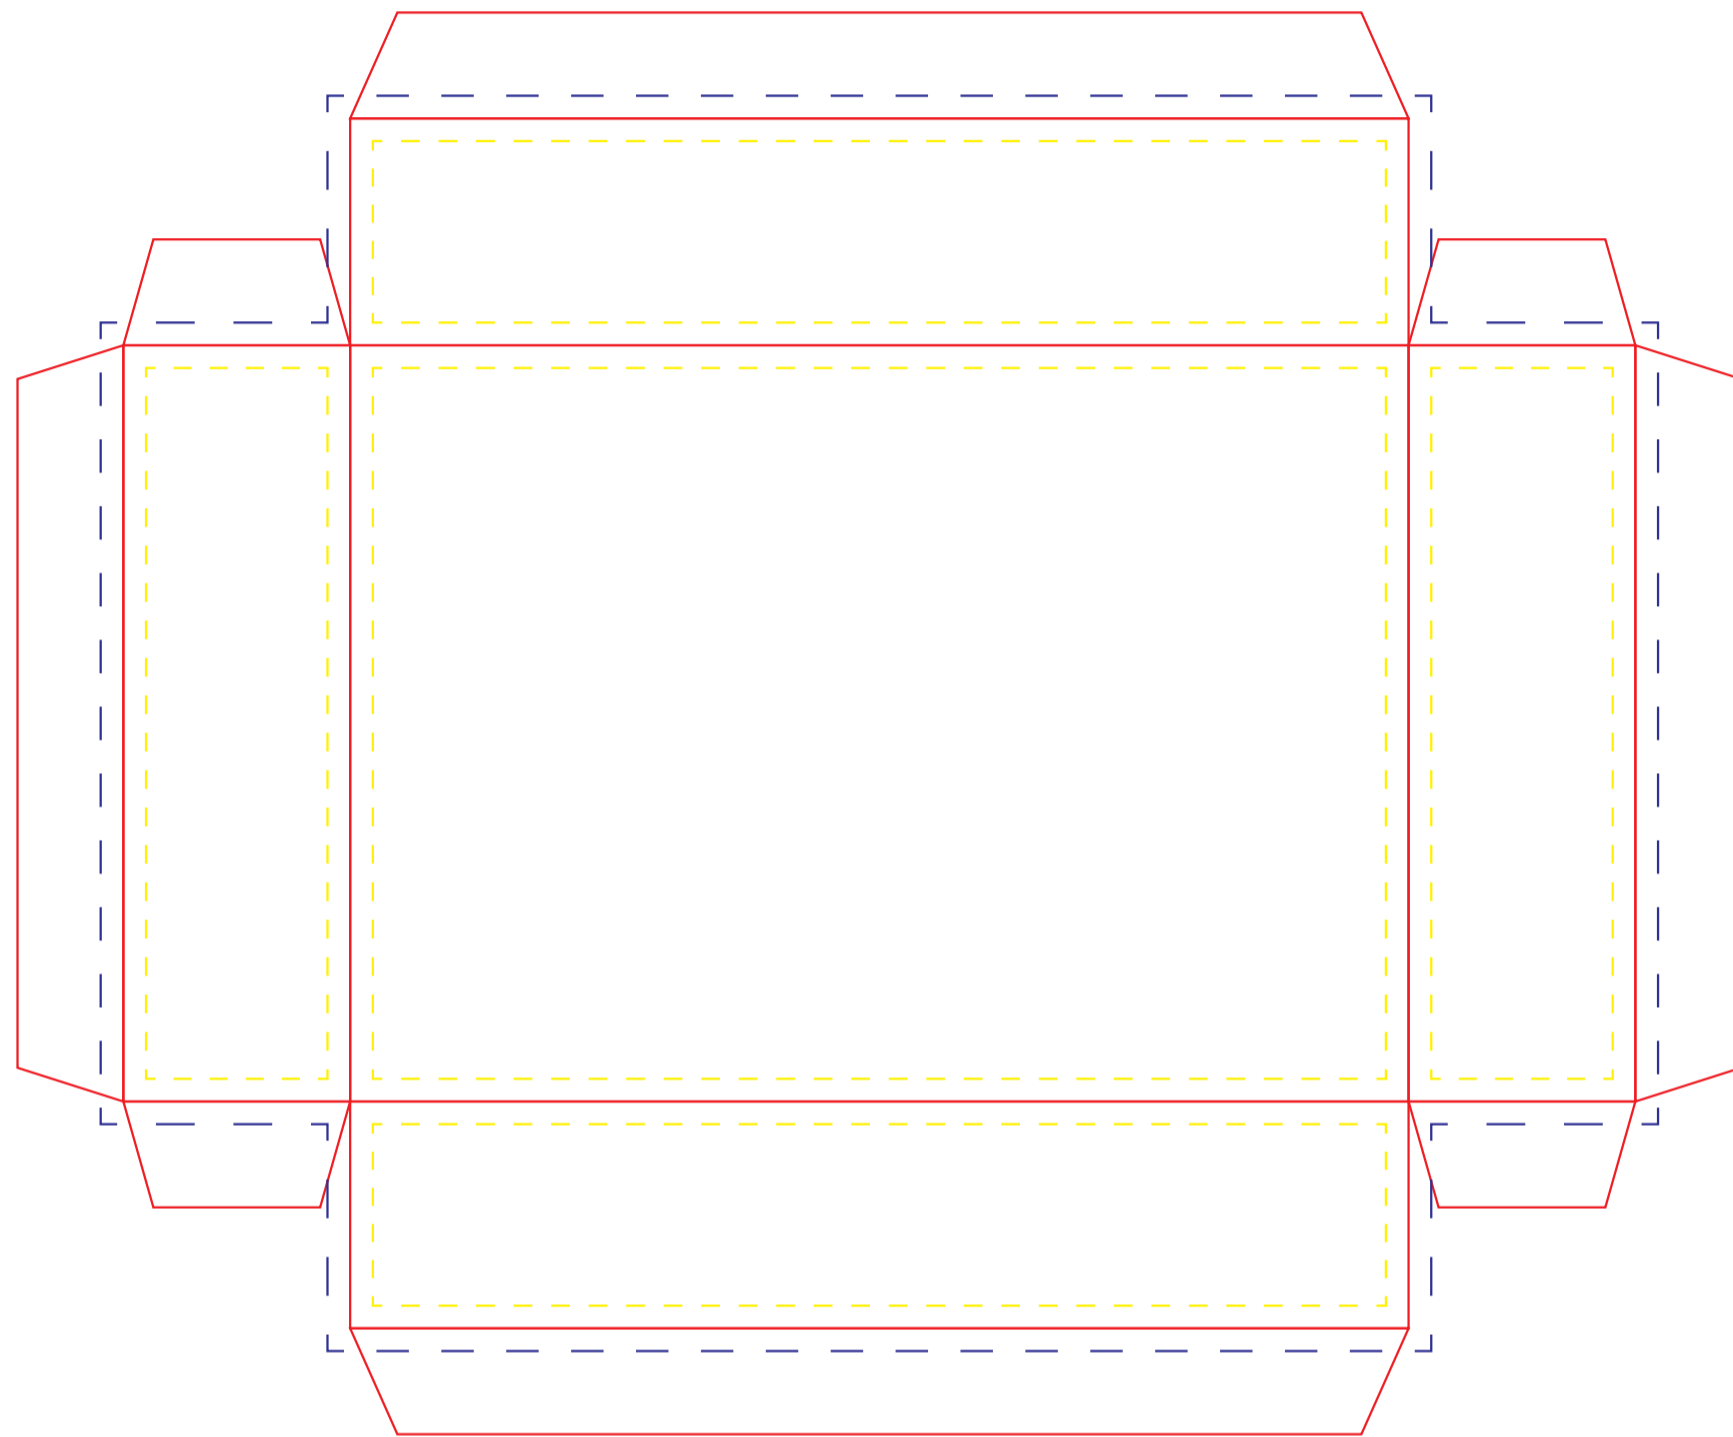

140x100x30mm

Card: 63x88mm

Front

Back

— — — — — die cut line  
- - - - - safety line  
- - - - - bleed line