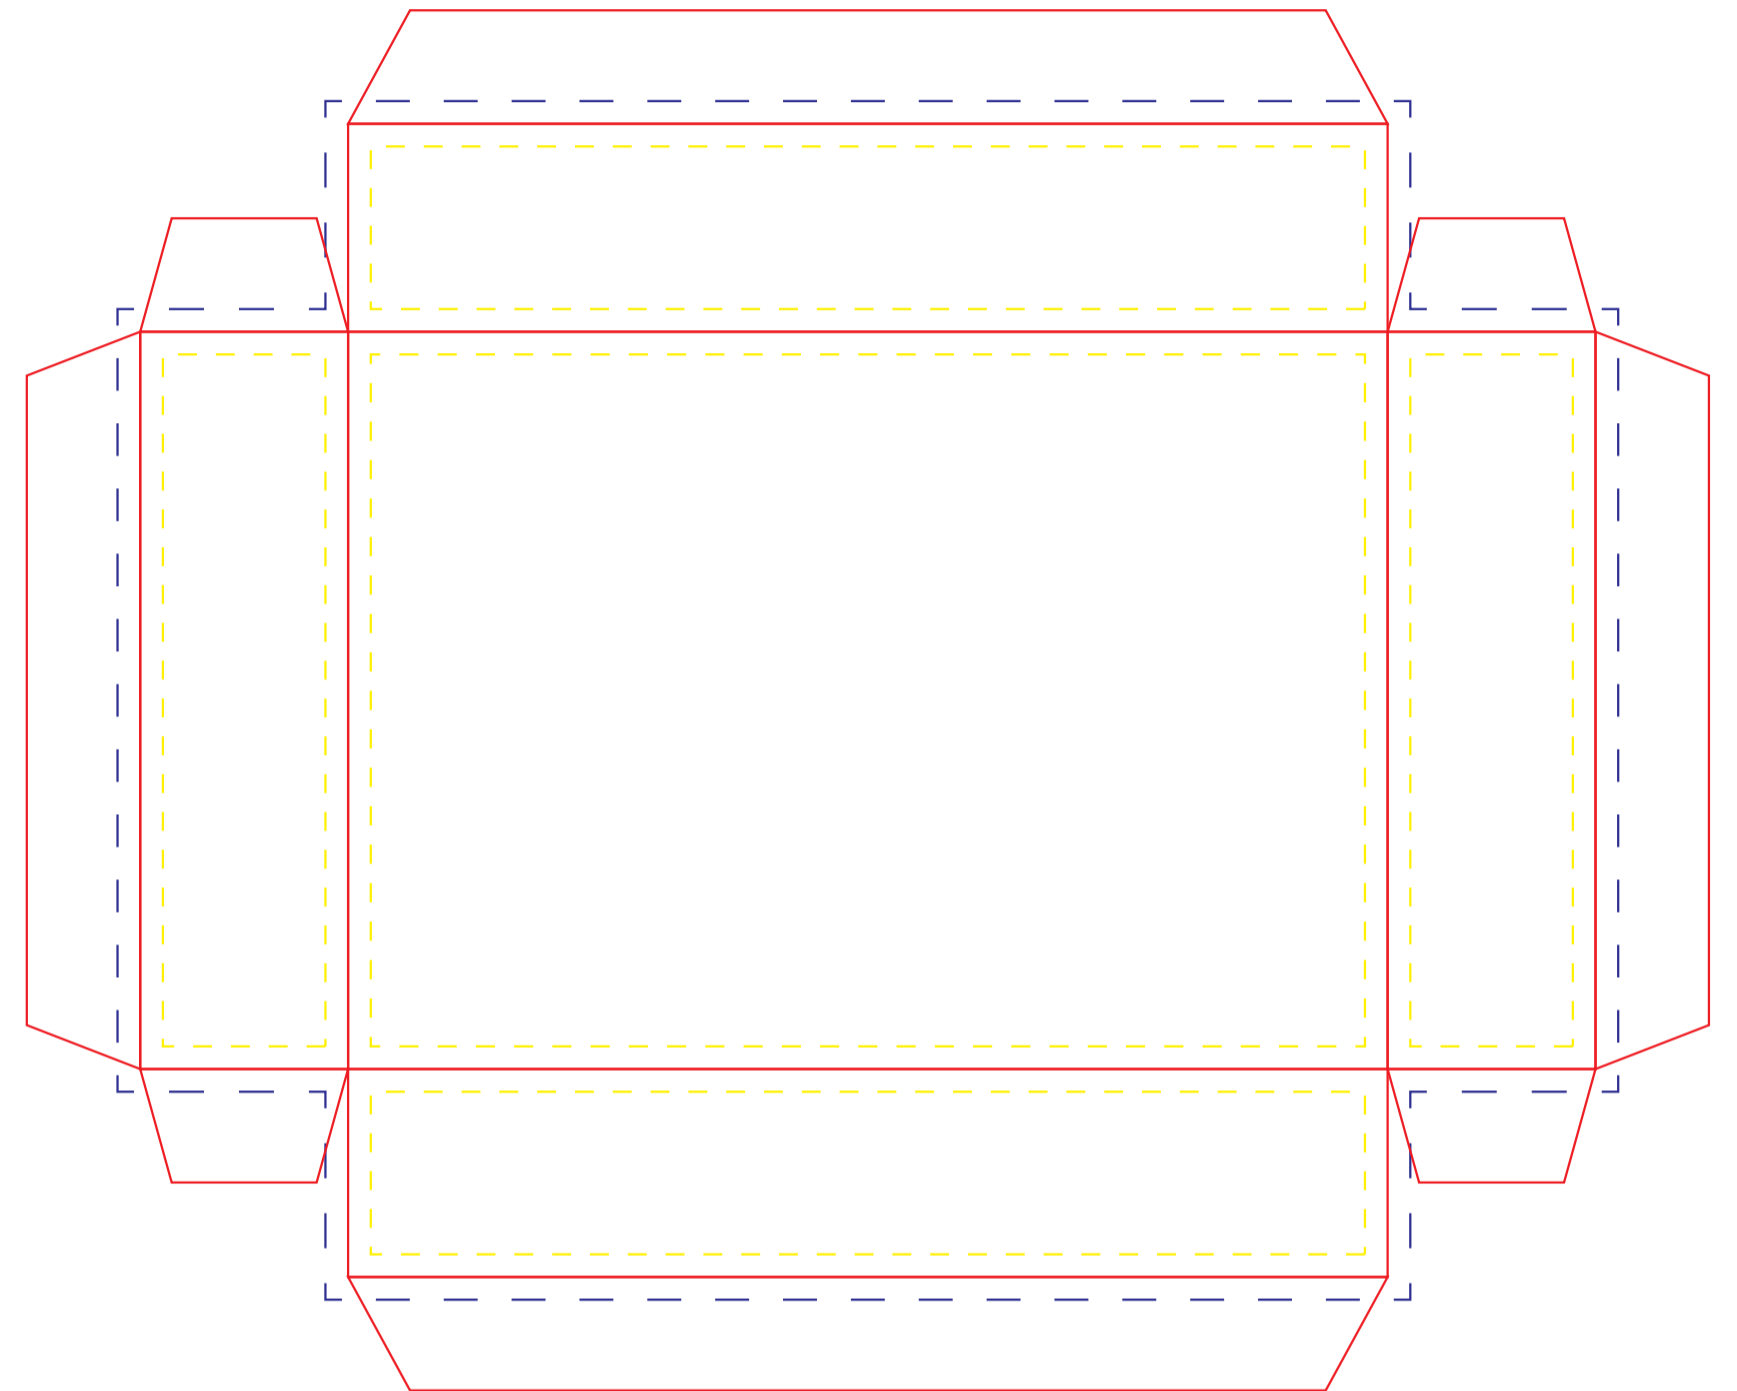

140x100x30mm

Card: 63x88mm

Front

Back

— — — — — die cut line  
- - - - - safety line  
- - - - - bleed line