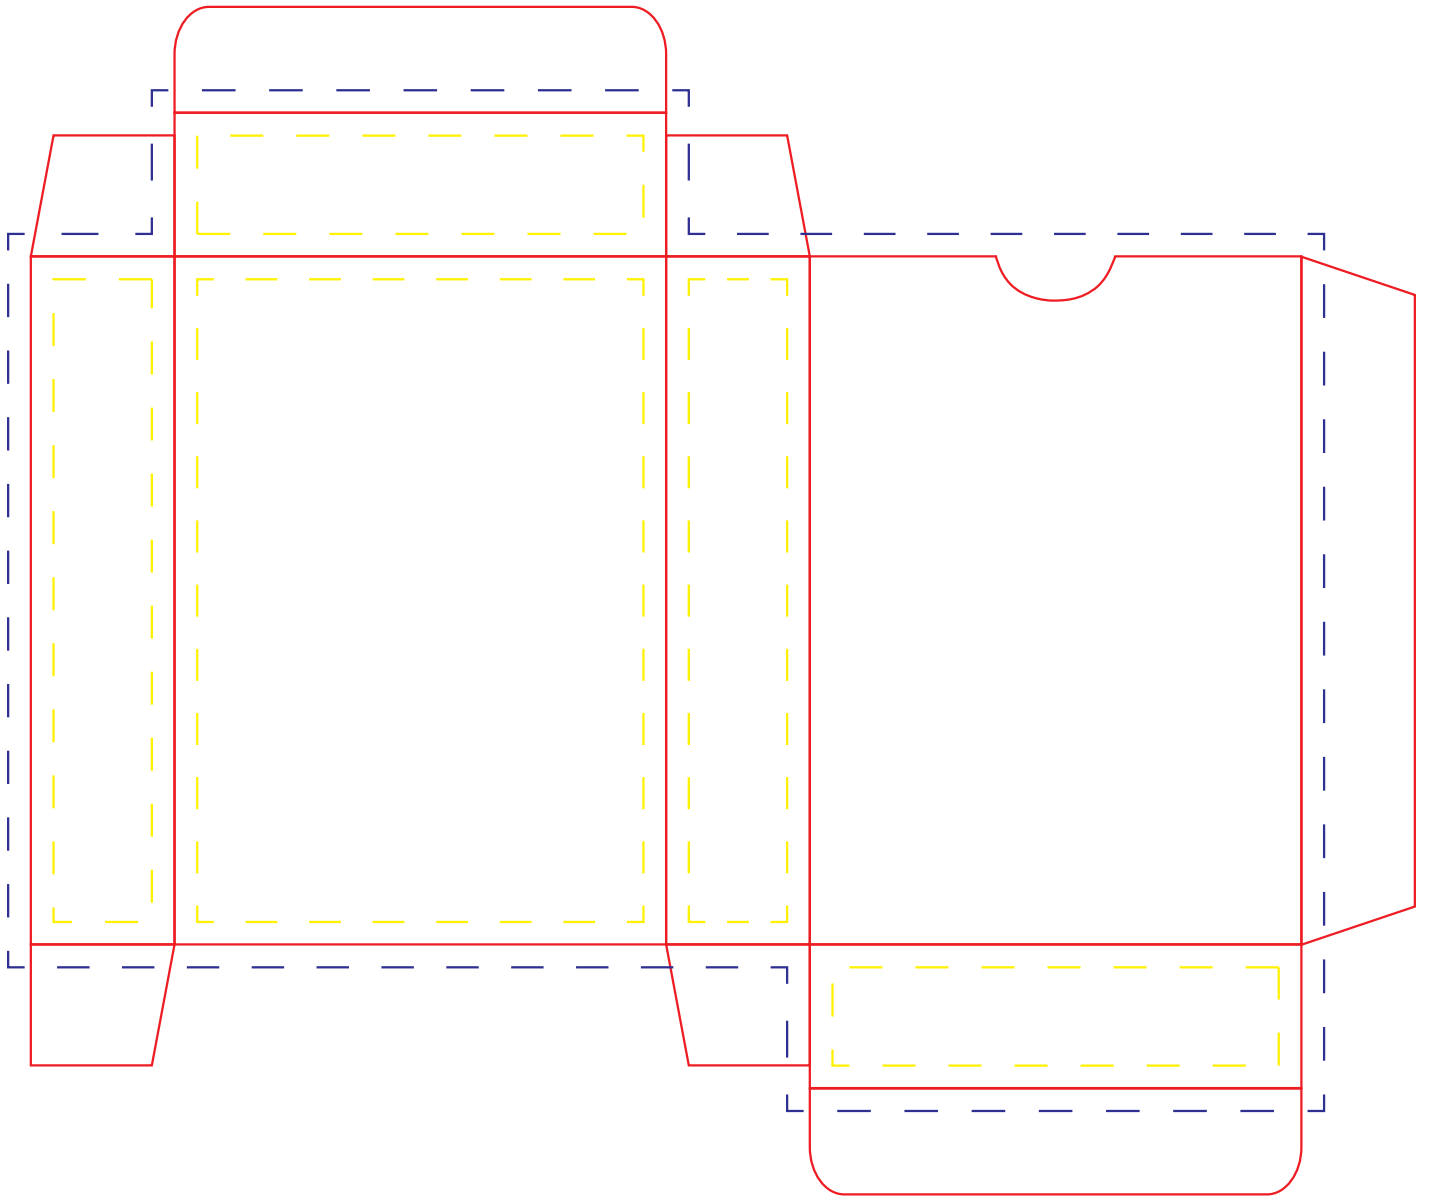

65x90x19mm

— die cut line  
- - - safety line  
- - - bleed line

Card: 63x88mm

Front

Back